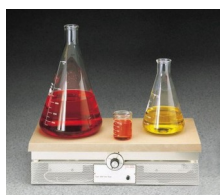

Hot Plate

Code: [88-0500/02](#)

Product Group: [Bitumen Extraction Test, Hot Plates](#)

39 square inch top hotplate

Further Information

120vAC, 50/60 Hz, 1Ø, 750 Watts.

Specification

Max. temperature	540°C
Voltage	100-120 V
Top plate material	Ceramic
Surface area	184 x 184 mm
Hertz	50/60 Hz
Dimensions (l x w x h)	330 x 280 x 97 mm
Includes	1 power cord
Weight	4.4 kg
Type	Hotplates

Alternatives

Hot Plate 288 sq. in.

Code: [88-0530/02](#)