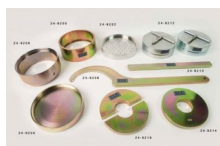

Alternatives

BS Solid Base or Top Plate

Code: [24-9204](#)