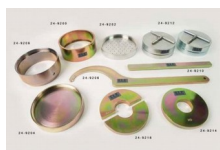

## Filter Papers 150mm Dia Equivalent to Whatman No 1. Box of 100.

Code: [24-9220](#)

Product Group: [BS EN CBR mould accessories](#)

Box of 100.

### BS Solid Base or Top Plate

Code: [24-9204](#)