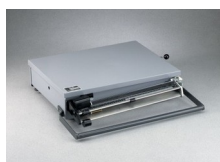

Portable Bench Beam Scale - 301 lbs Capacity

Code: 88-1520

Product Group: [Portable Bench Beam Scales](#)

Specification

Capacity	301 lbs.
Beams	295 lb x 5 lb; 5 lb x 1 oz; 1 lb x 0.1 lb.
Tare	On fourth bar.
Platform	21.75" w. X 16.25" d. (552 x 413 mm).
Locking Device	Lever type.
Carrying Handle	Built-in.
Weights	Net 38 lbs. (17.2 kg).

Alternatives

Portable Bench Beam Scale - 131 lbs Capacity

Code: 88-1500