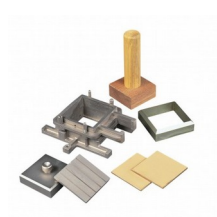

Porous Plate 60mm Sq.

Code: [26-2181/10](#)

Product Group: [Shearbox Assemblies- Accessories and Spares](#), [Shearbox Assemblies- Accessories and Spares](#)

Standards

ASTM D3080, AASHTO T236

Accessories

Shear Box Assembly 60mm Sq.

Code: [26-2181](#)

Spares/Consumables

2.42" Diameter Porous Stone

Code: [26-2223/10](#)

Porous Plate 2.5 Inch Diameter

Code: [26-2213/10](#)

Alternatives

2.42" Diameter Porous Stone

Code: [26-2223/10](#)

Porous Plate 2.5 Inch Diameter

Code: [26-2213/10](#)